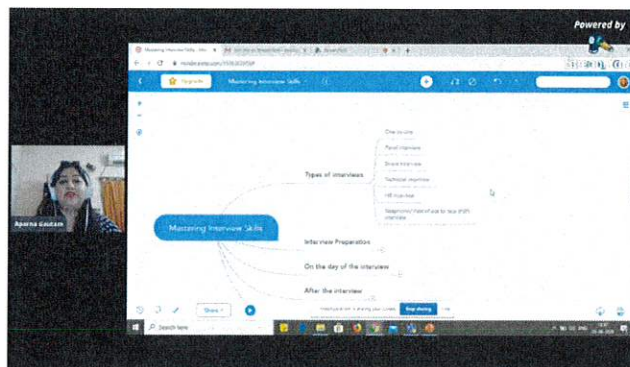

**ETHIRAJ COLLEGE FOR WOMEN (Autonomous)
Chennai – 600 008**

*Affiliated to the University of Madras
College with Potential for Excellence
Reaccredited with A Grade by NAAC*

Department embraced online learning and organized webinars to provide an insight into business related topics. A webinar series at national level on the topic “**Essential skills for job seekers**” was hosted by the department from June 5th to June 7th in which eminent speakers delivered their interactive lecture on interview skills, resume writing skills and soft skills that are strongly desired by employers. The webinar aimed at providing ideas on most sought after skills that are in great demand and essential skill sets that are crucial to boost marketability. Mrs Aparna Gautam, Career Coach, Mr Arun, Group HR, Pyramid Precession Engineering and Mrs Sri Darshini , HR Professional were the speakers for the webinar series. The webinar series was live streamed on YouTube. The link was circulated among students of Arts, Humanities and Business studies. More than 3000 participants from various colleges across the country participated in the series. From the webinar series, the participants had the opportunity to know what the hiring managers are looking for in the new recruits and the ways to add value in the workplace.

SCREENSHOTS OF THE WEBINAR SERIES

MASTERING THE INTERVIEW SKILLS
Unlisted

1,666 views · Streamed live on Jun 5, 2020

111 0 SHARE SAVE ...

DAY 1 MASTERING INTERVIEW SKILLS

S. Kothari

PRINCIPAL
ETHIRAJ COLLEGE FOR WOMEN
(AUTONOMOUS)
CHENNAI-600 008