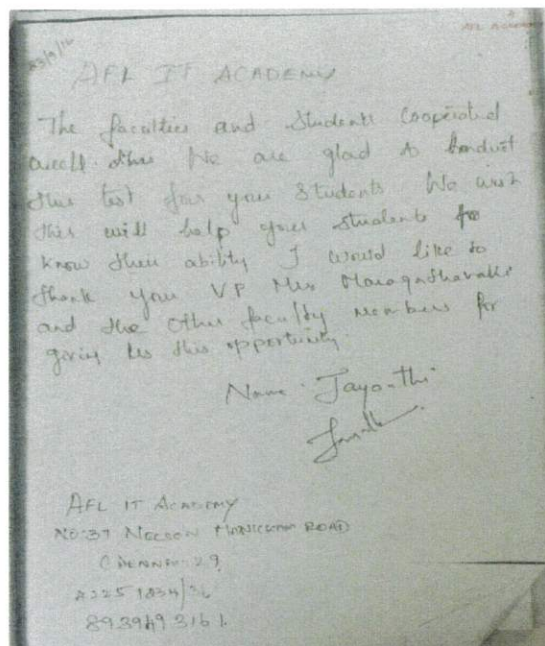

ETHIRAJ COLLEGE FOR WOMEN (Autonomous)

Chennai – 600 008

Affiliated to the University of Madras

College with Potential for Excellence

Reaccredited with A Grade by NAAC

256	14-S208059	KOWSALYA.S.
257	14-S208060	LOGANAYAKI.B.
258	14-S208061	MEENA.S.
259	14-S208062	MOUNICA.M.
260	14-S208063	MURUGAESWARI.S.
261	14-S208064	NANDHINI.S.
262	14-S208065	PAVITHRA.G.
263	14-S208066	PRADIKSHANA.J.
264	14-S208067	PRIYANGA.K.
265	14-S208068	RAVEENA.N.G.
266	14-S208069	SAFIHA BANAZER.A.
267	14-S208070	SANGEETHA.K.
268	14-S208071	SARMI BANU.S.B.
269	14-S208072	SHAFREEN TAJ.N.
270	14-S208073	SHAMEEM FATHIMA.U.
271	14-S208074	SHANTHINI.S.
272	14-S208075	SHARMILA.E.
273	14-S208076	SWATHI.R.
274	14-S208077	TAMILARASI.K.
275	14-S208078	THARIKA.S.
276	14-S208079	ANURADHA.R.
277	14-S208080	SUBASHINI..C.
278	14-S208081	VIDHYAKALYANI.V.
279	14-S208082	AMULYA TUMMALA
280	14-S208083	NAGA PREETHI.S.
281	14-S208084	RAMYA.N.
282	14-S208085	SHARMILI.V.
283	14-S208086	DEEPIKA.M.
284	14-S208087	JAISHREE.B.
285	14-S208088	KEERTHANA.M.
286	14-S208089	PAVITHRA.S.
287	14-S208090	PRIYANKA.R.
288	14-S208091	SANGEETHA DEVI.K.
289	14-S208092	SINDHU.S.
290	14-S208093	SRIVIDHYA.S.
291	14-S208094	SUGANYA.K.
292	14-S208095	SUMITHRA.P.
293	14-S208097	TARRA VEDA SAMHITHA
294	14-S208098	VAHNITHA.M.B.
295	14-S208099	VAISHNAVI.N.
296	14-S208100	VIDHYA.E.
297	14-S208101	ANJUM RUKSHAN.R.

S. Kothari

Principal

ETHIRAJ COLLEGE FOR WOMEN

Chennai - 8

ETHIRAJ COLLEGE FOR WOMEN (Autonomous)

Chennai – 600 008

Affiliated to the University of Madras

College with Potential for Excellence

Reaccredited with A Grade by NAAC

FEEDBACK

S. Kothari

Principal

**ETHIRAJ COLLEGE FOR WOMEN
Chennai - 8**